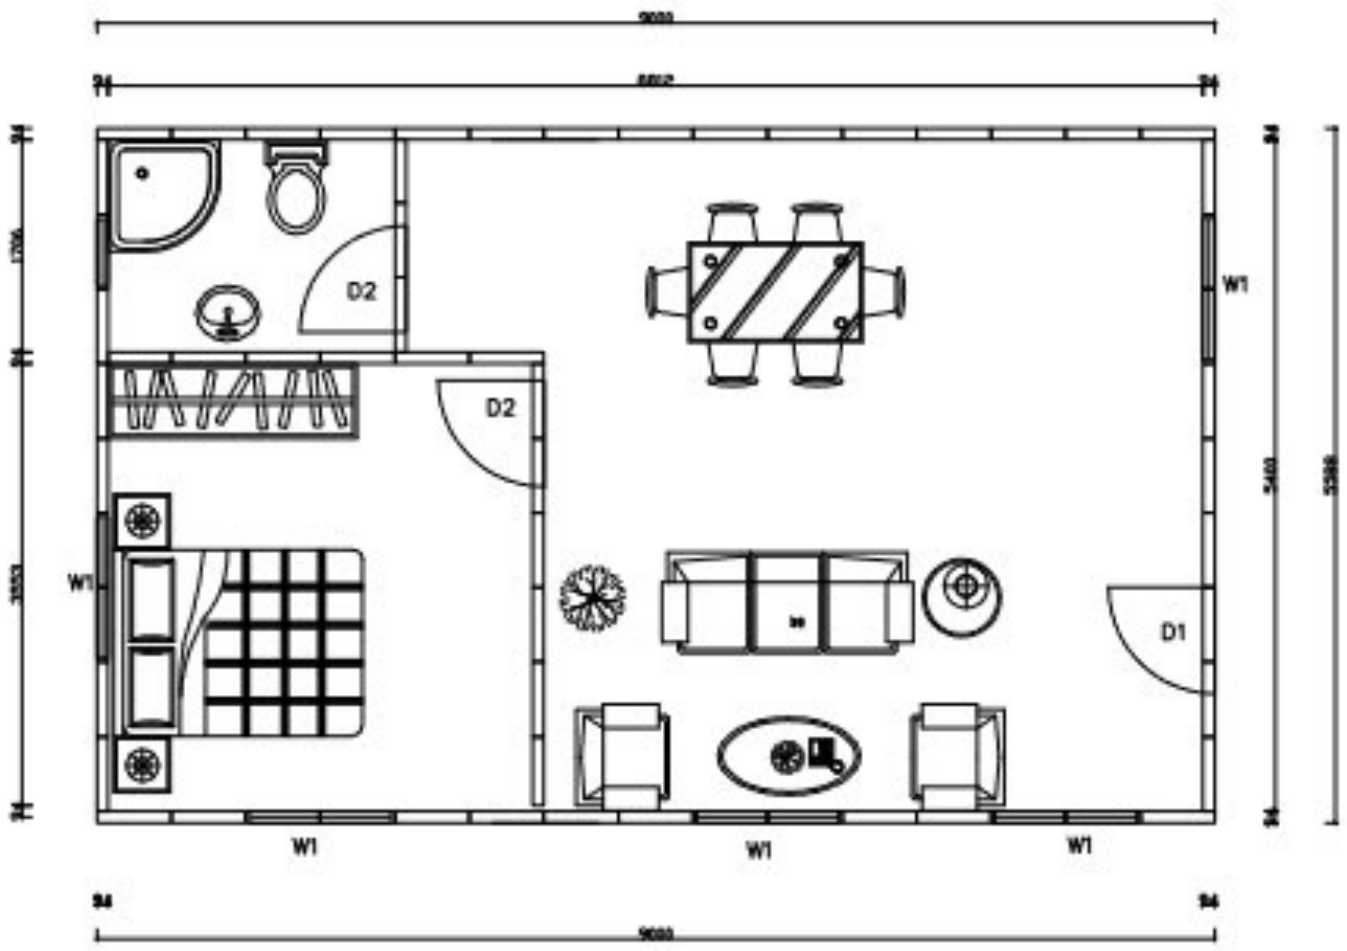

ROXBURY

Single Story — 1 Bedroom/1 Bath

50.29 m2/541.3 SF

pan**L**bilt GLOBAL

www.PanLbilt.com

310-720-7226

Contact: Raphael Levy

raphael@PanLbilt.com